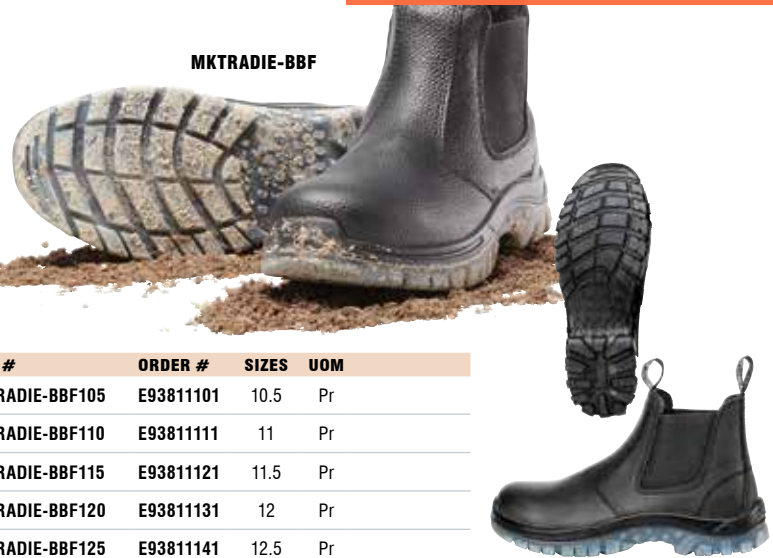

Remove Watermark Now

Mack® Tradie

This functional and durable 6" double gusset slip-on boot is ideal for the tradesman wanting bang for their buck. The steel toecap provides protection while the PU midsole offers a smooth cushioned ride. The TPU outersole pattern gives excellent slip resistance and heat resistance to 302° F. Water and slip-resistant. Steel toe. Fitting: Neutral foot type. Complies to ASTM F2413-11. Black.